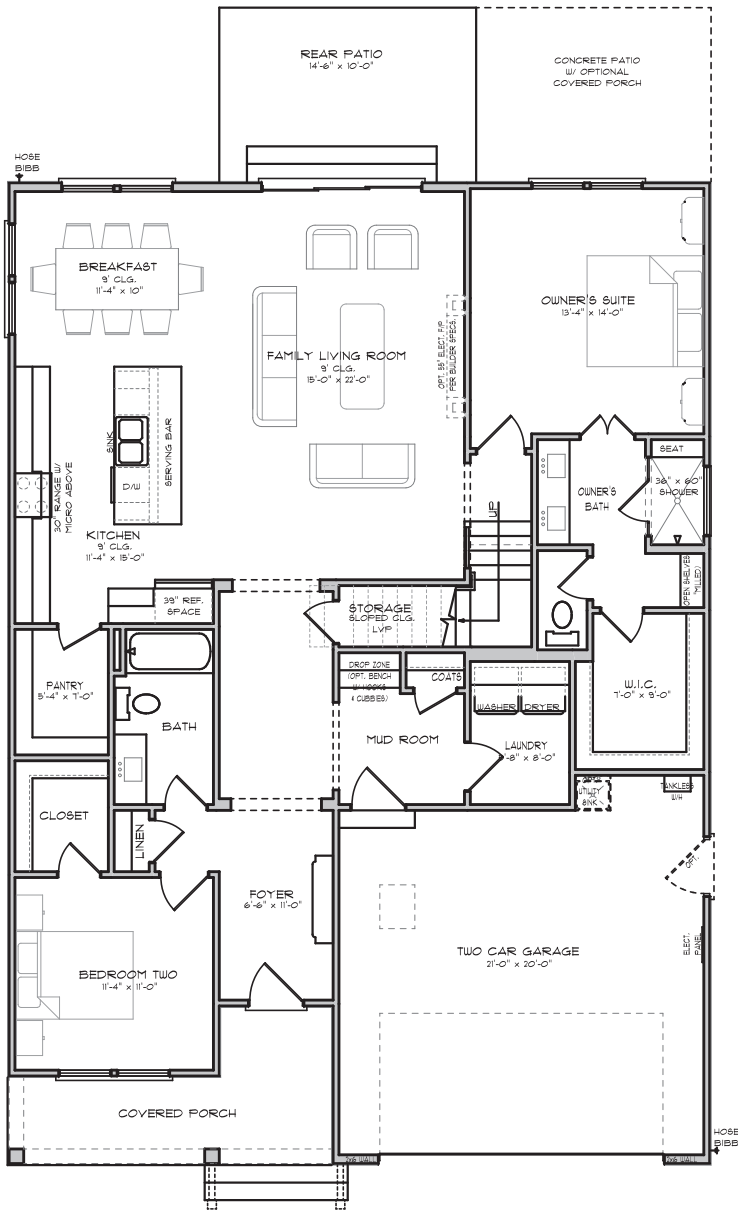

THE STARLING

4 BEDROOMS
3 BATHS
2 CAR GARAGE
2156 SQ. FT.

Elevation 2

Elevation 2

FIRST FLOOR PLAN

SECOND FLOOR PLAN