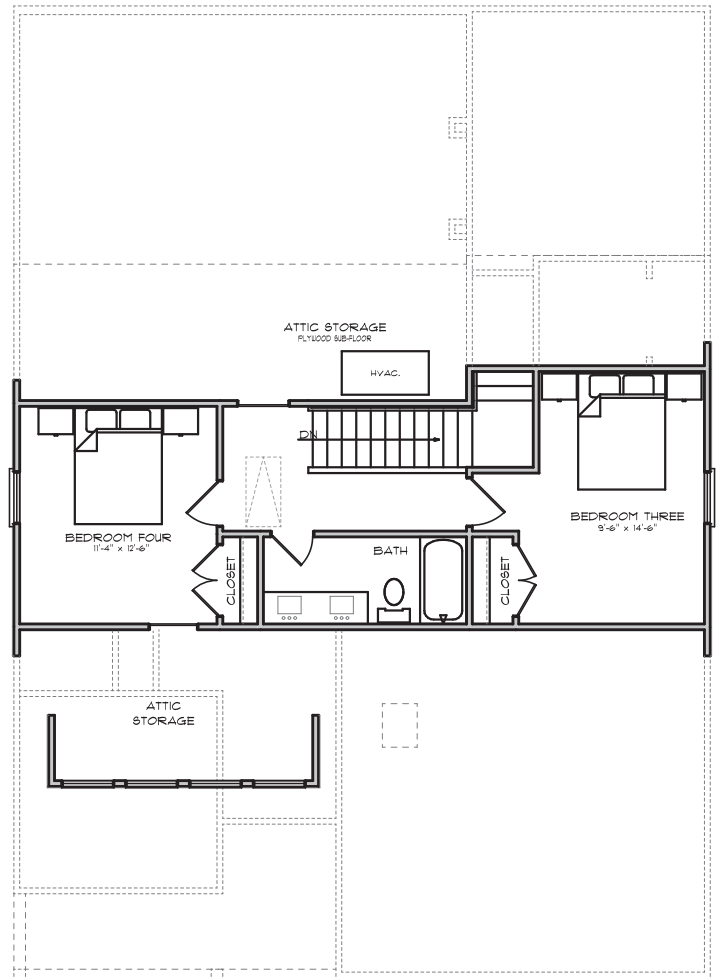

THE STARLING

4 BEDROOMS
3 BATHS
2 CAR GARAGE
2156 SQ. FT.

Elevation 2

Elevation 2

FIRST FLOOR PLAN

SECOND FLOOR PLAN