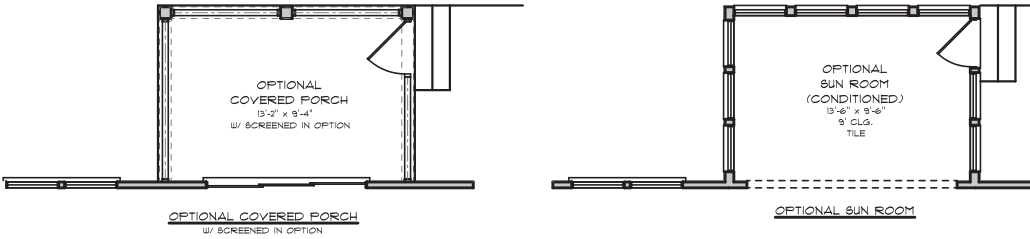

THE STARLING

4 BEDROOMS
3 BATHS
2 CAR GARAGE
2156 SQ. FT.

Elevation 2

Elevation 2

FIRST FLOOR PLAN

SECOND FLOOR PLAN